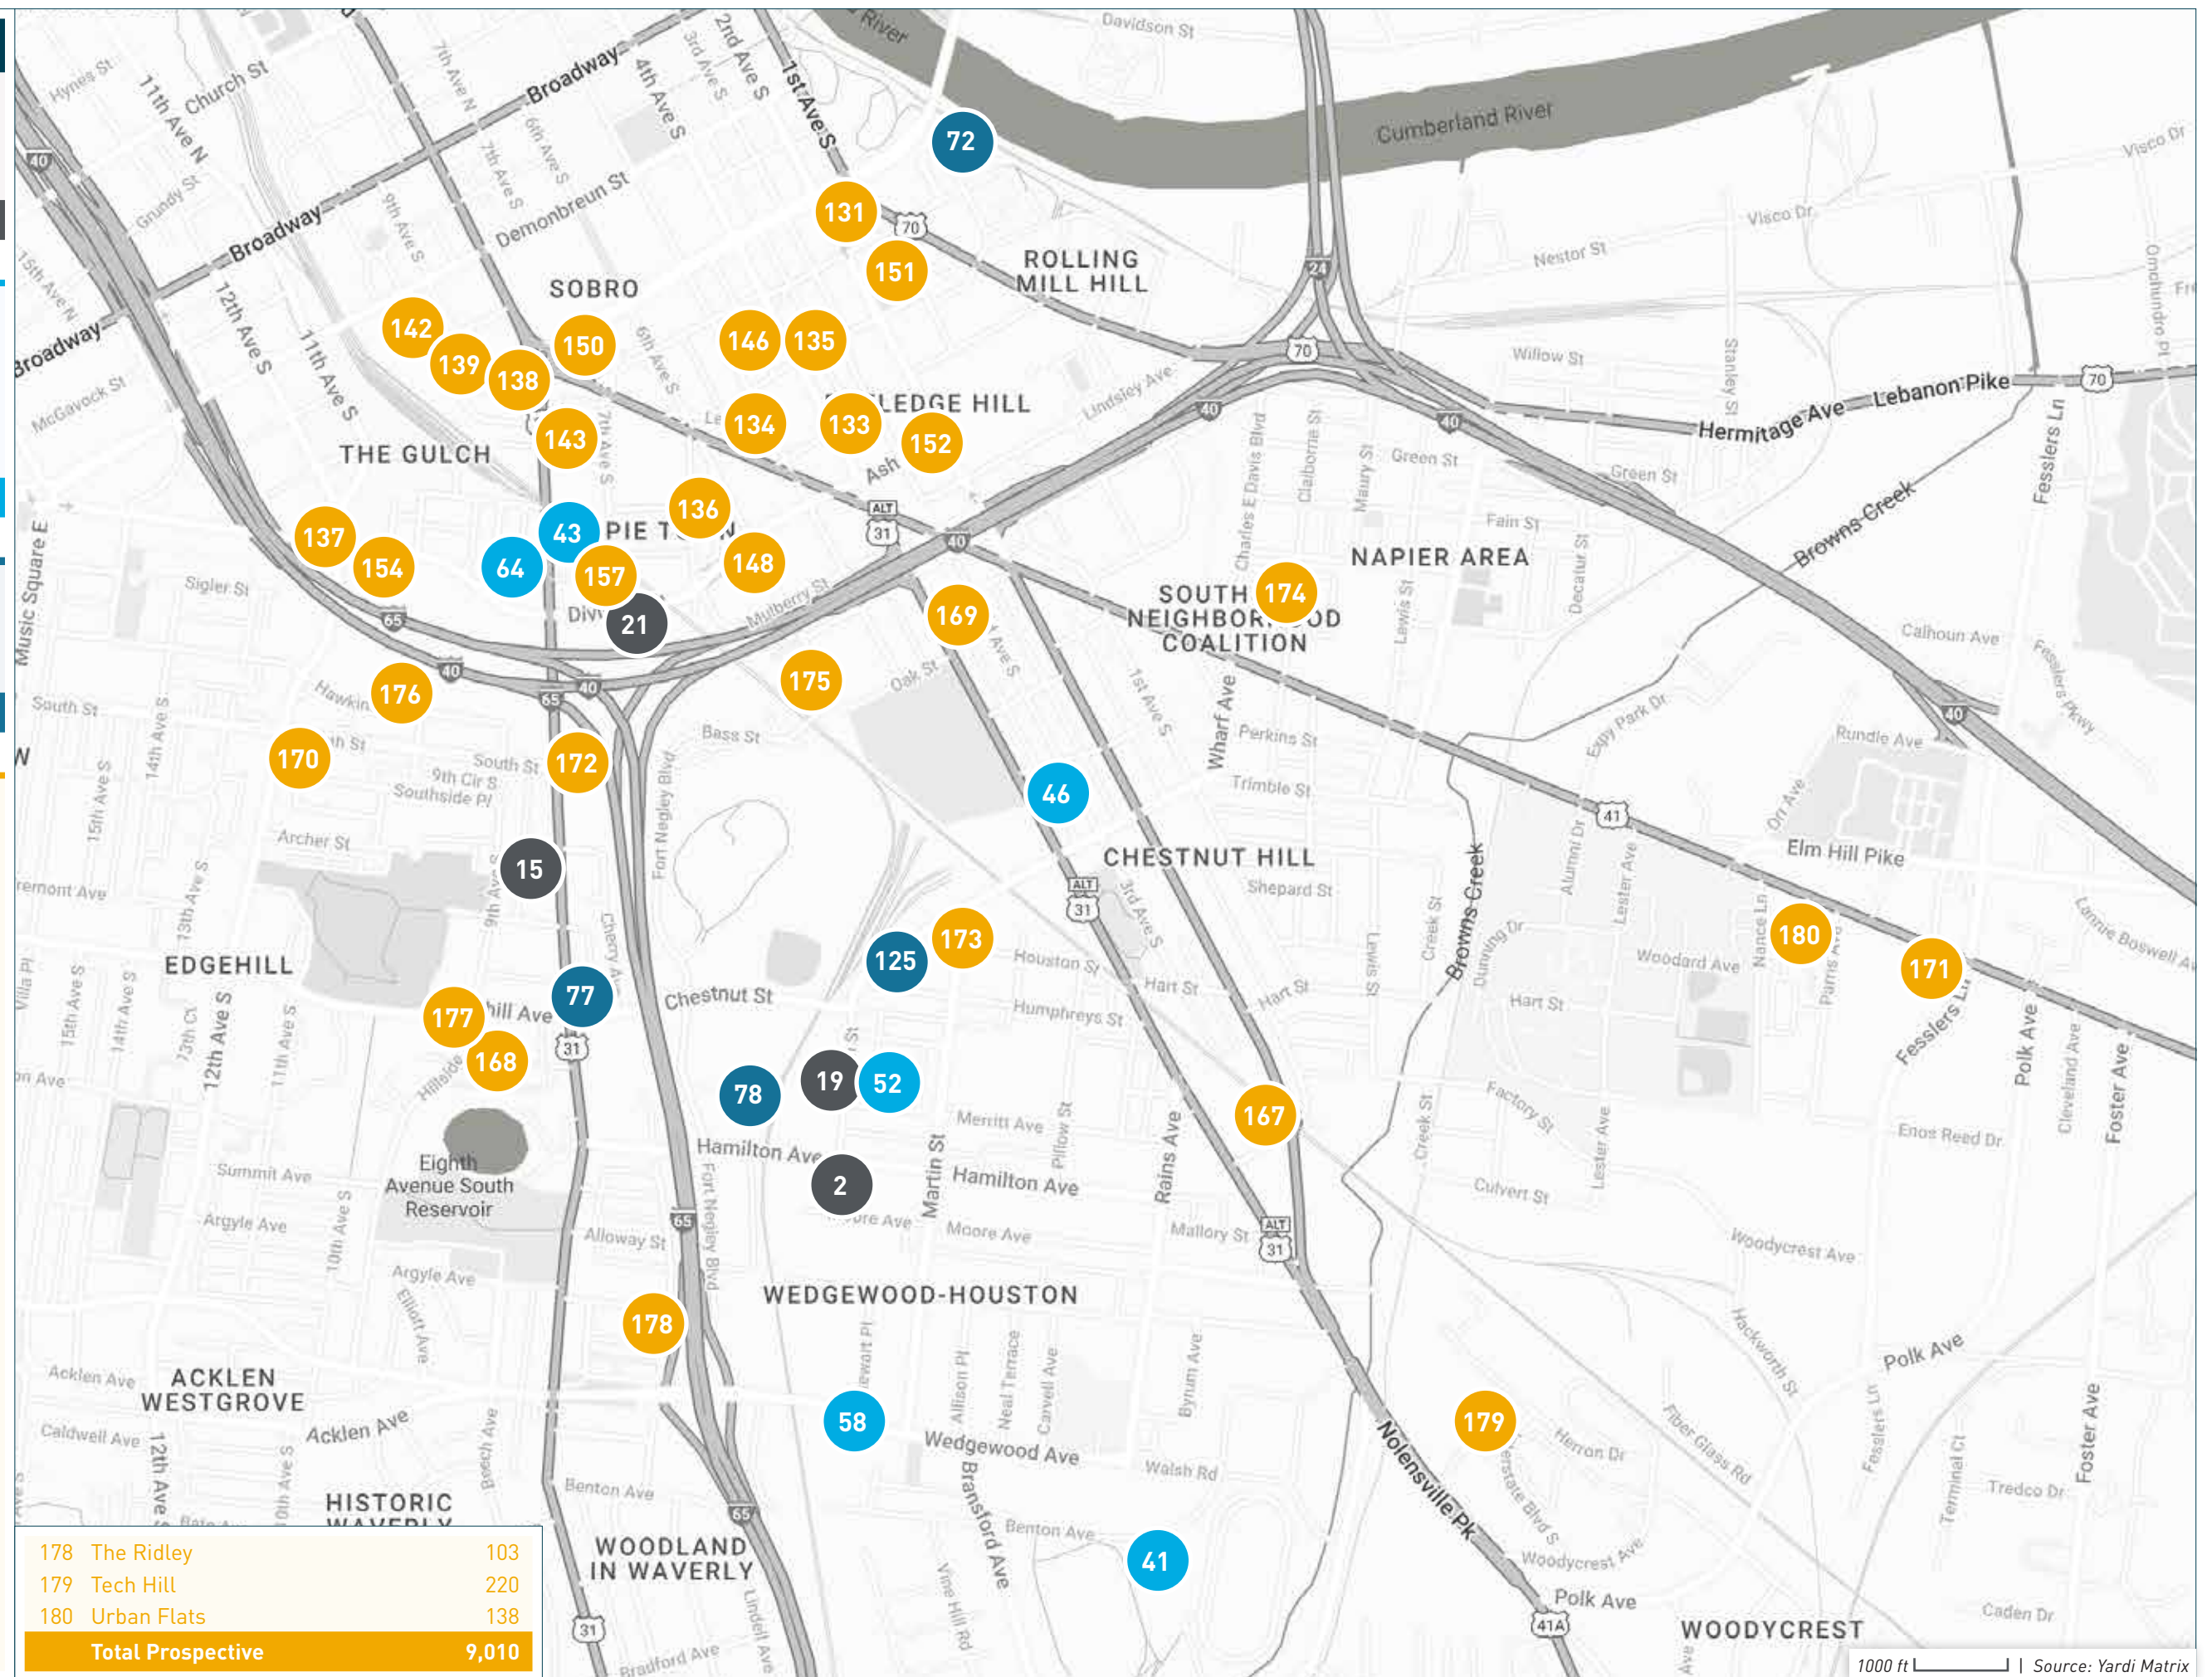

ID	PROPERTY	UNITS
7	Farmhouse	288
8	Cannon	168
24	NOVEL Harpeth Heights	322
25	Sterling Nashville West	289
Total Lease-Up		1,067
61	College Pointe Center	96
Total Under Construction		96
114	Bell Tower	384
115	Clari Park	300
116	Kingdom Crest	154
121	Bear Glen	73
122	Williamsport Pike	343
123	The Crossings at Buckner	186
Total Planned		1,440
128	Shalom Farms	368
243	7481 Sawyer Brown Road	61
248	Ariza Bellevue	417
250	Ridgecrest at Riverwalk	61
283	Brookhollow Senior	63
296	1327 Northfield	62
297	East Fork Way	60
298	Graystone	403
299	Lytle Creek Commons Townhomes	63
300	Murfreesboro Studios	124
301	Render Manchester Farms	313
302	Shelton Crossing Townhomes	88
330	Big Bear Bluffs	300
331	The Farm at Golston Hill Phase II	84
332	Highlands of Columbia	192
333	Lasea Road	198
334	Rock Springs Road	336
335	Waters Edge	135
336	Coble Crossing	430
337	Garton Road	509
Total Prospective		4,267

72	Peabody Union	354
77	The Reservoir	400
78	Westerly House	246
125	467 Chestnut Street	129
Total Planned		1,129

131	133 Korean Veterans Blvd	365
133	4th & Elm	176
134	500 Lafayette Street	350
135	532 4th Avenue South	525
136	621 Middleton Street	400
137	701 12th Avenue South	345
138	800 Lea Avenue	125
139	810 Lea	50
142	Cummins Station Tower 1	333
143	Eighth Avenue South	261
146	The Miles	100
148	Modera SoBro	713
150	Ritz Carlton Residences	185
151	Rutledge Hill	100
152	Second Avenue Gateway	438
154	Society Nashville	472
157	Voorhees	303
167	1414 4th Avenue	411
168	809 Edgehill Avenue	176
169	916 4th Avenue South	300
170	Alta Rochelle	355
171	Alto 615	102
172	Eighth Avenue South	252
173	Martin and Houston Street	380
174	Napier Redevelopment	378
175	New Heights District	145
176	North Edge	540
177	The Reservoir	269
178	The Ridley	103
179	Tech Hill	220
180	Urban Flats	138
Total Prospective		9,010