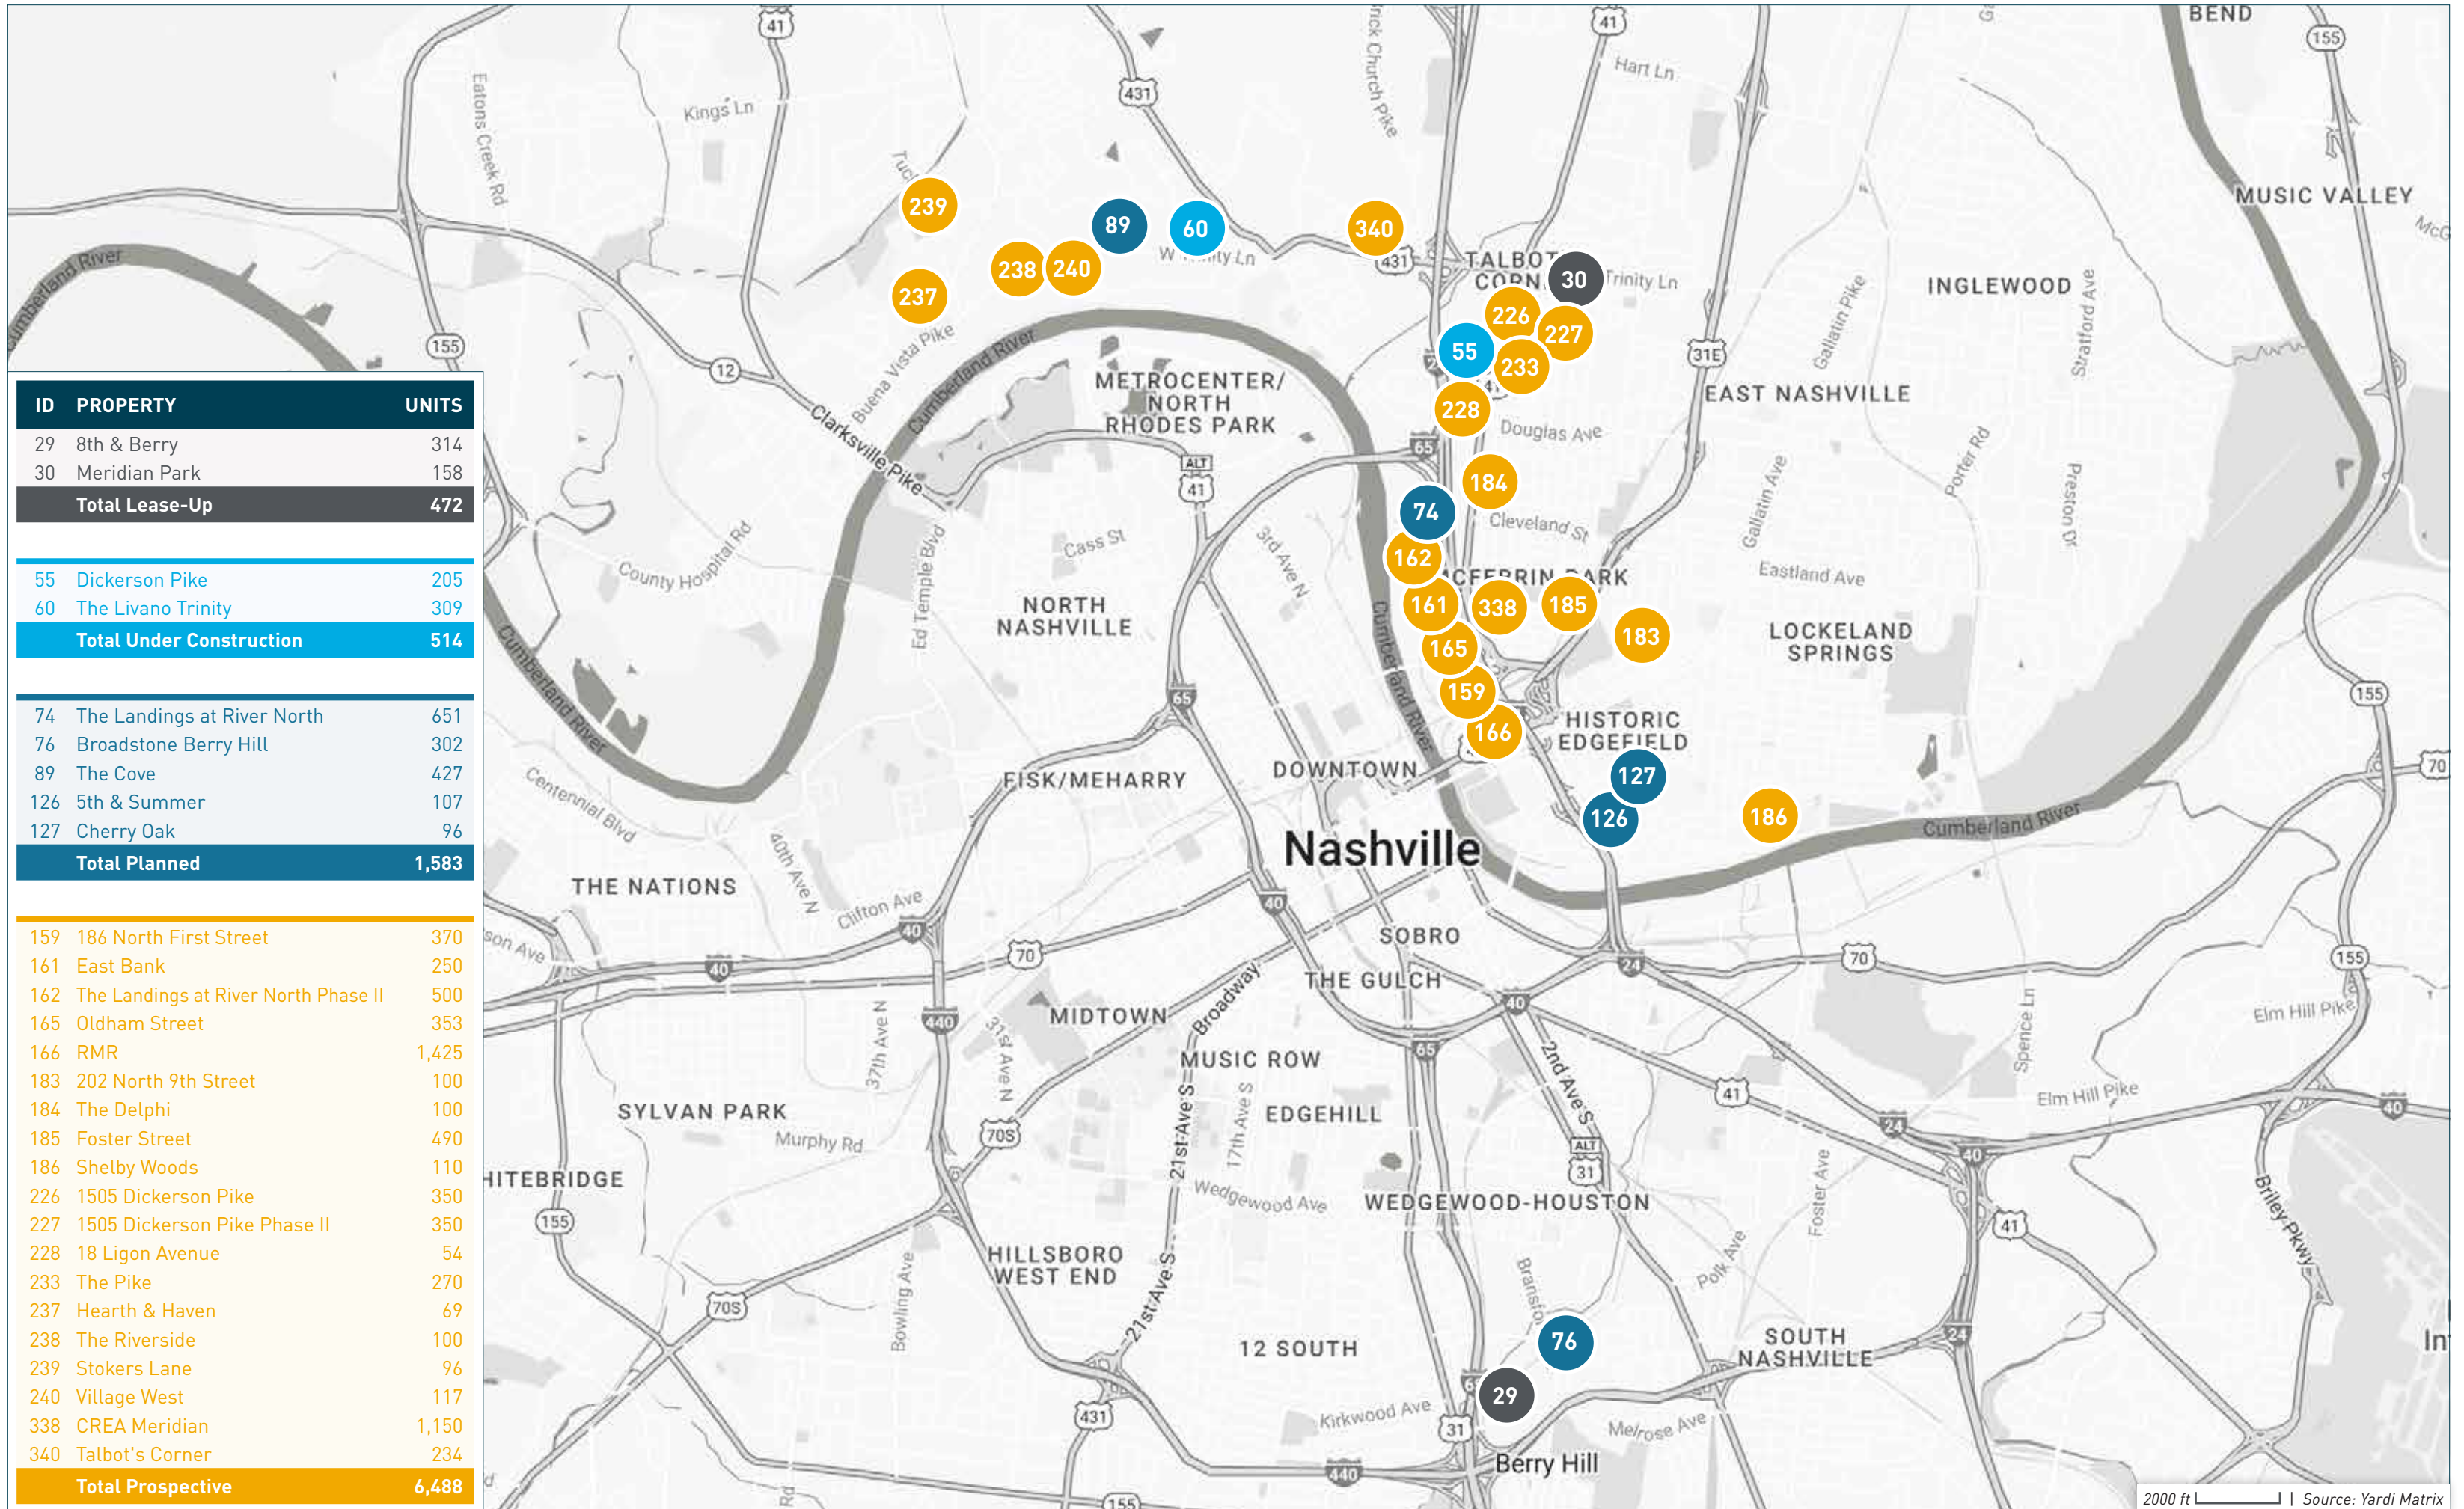

NASHVILLE | New Construction & Proposed Multifamily Projects

Source: Yardi Matrix