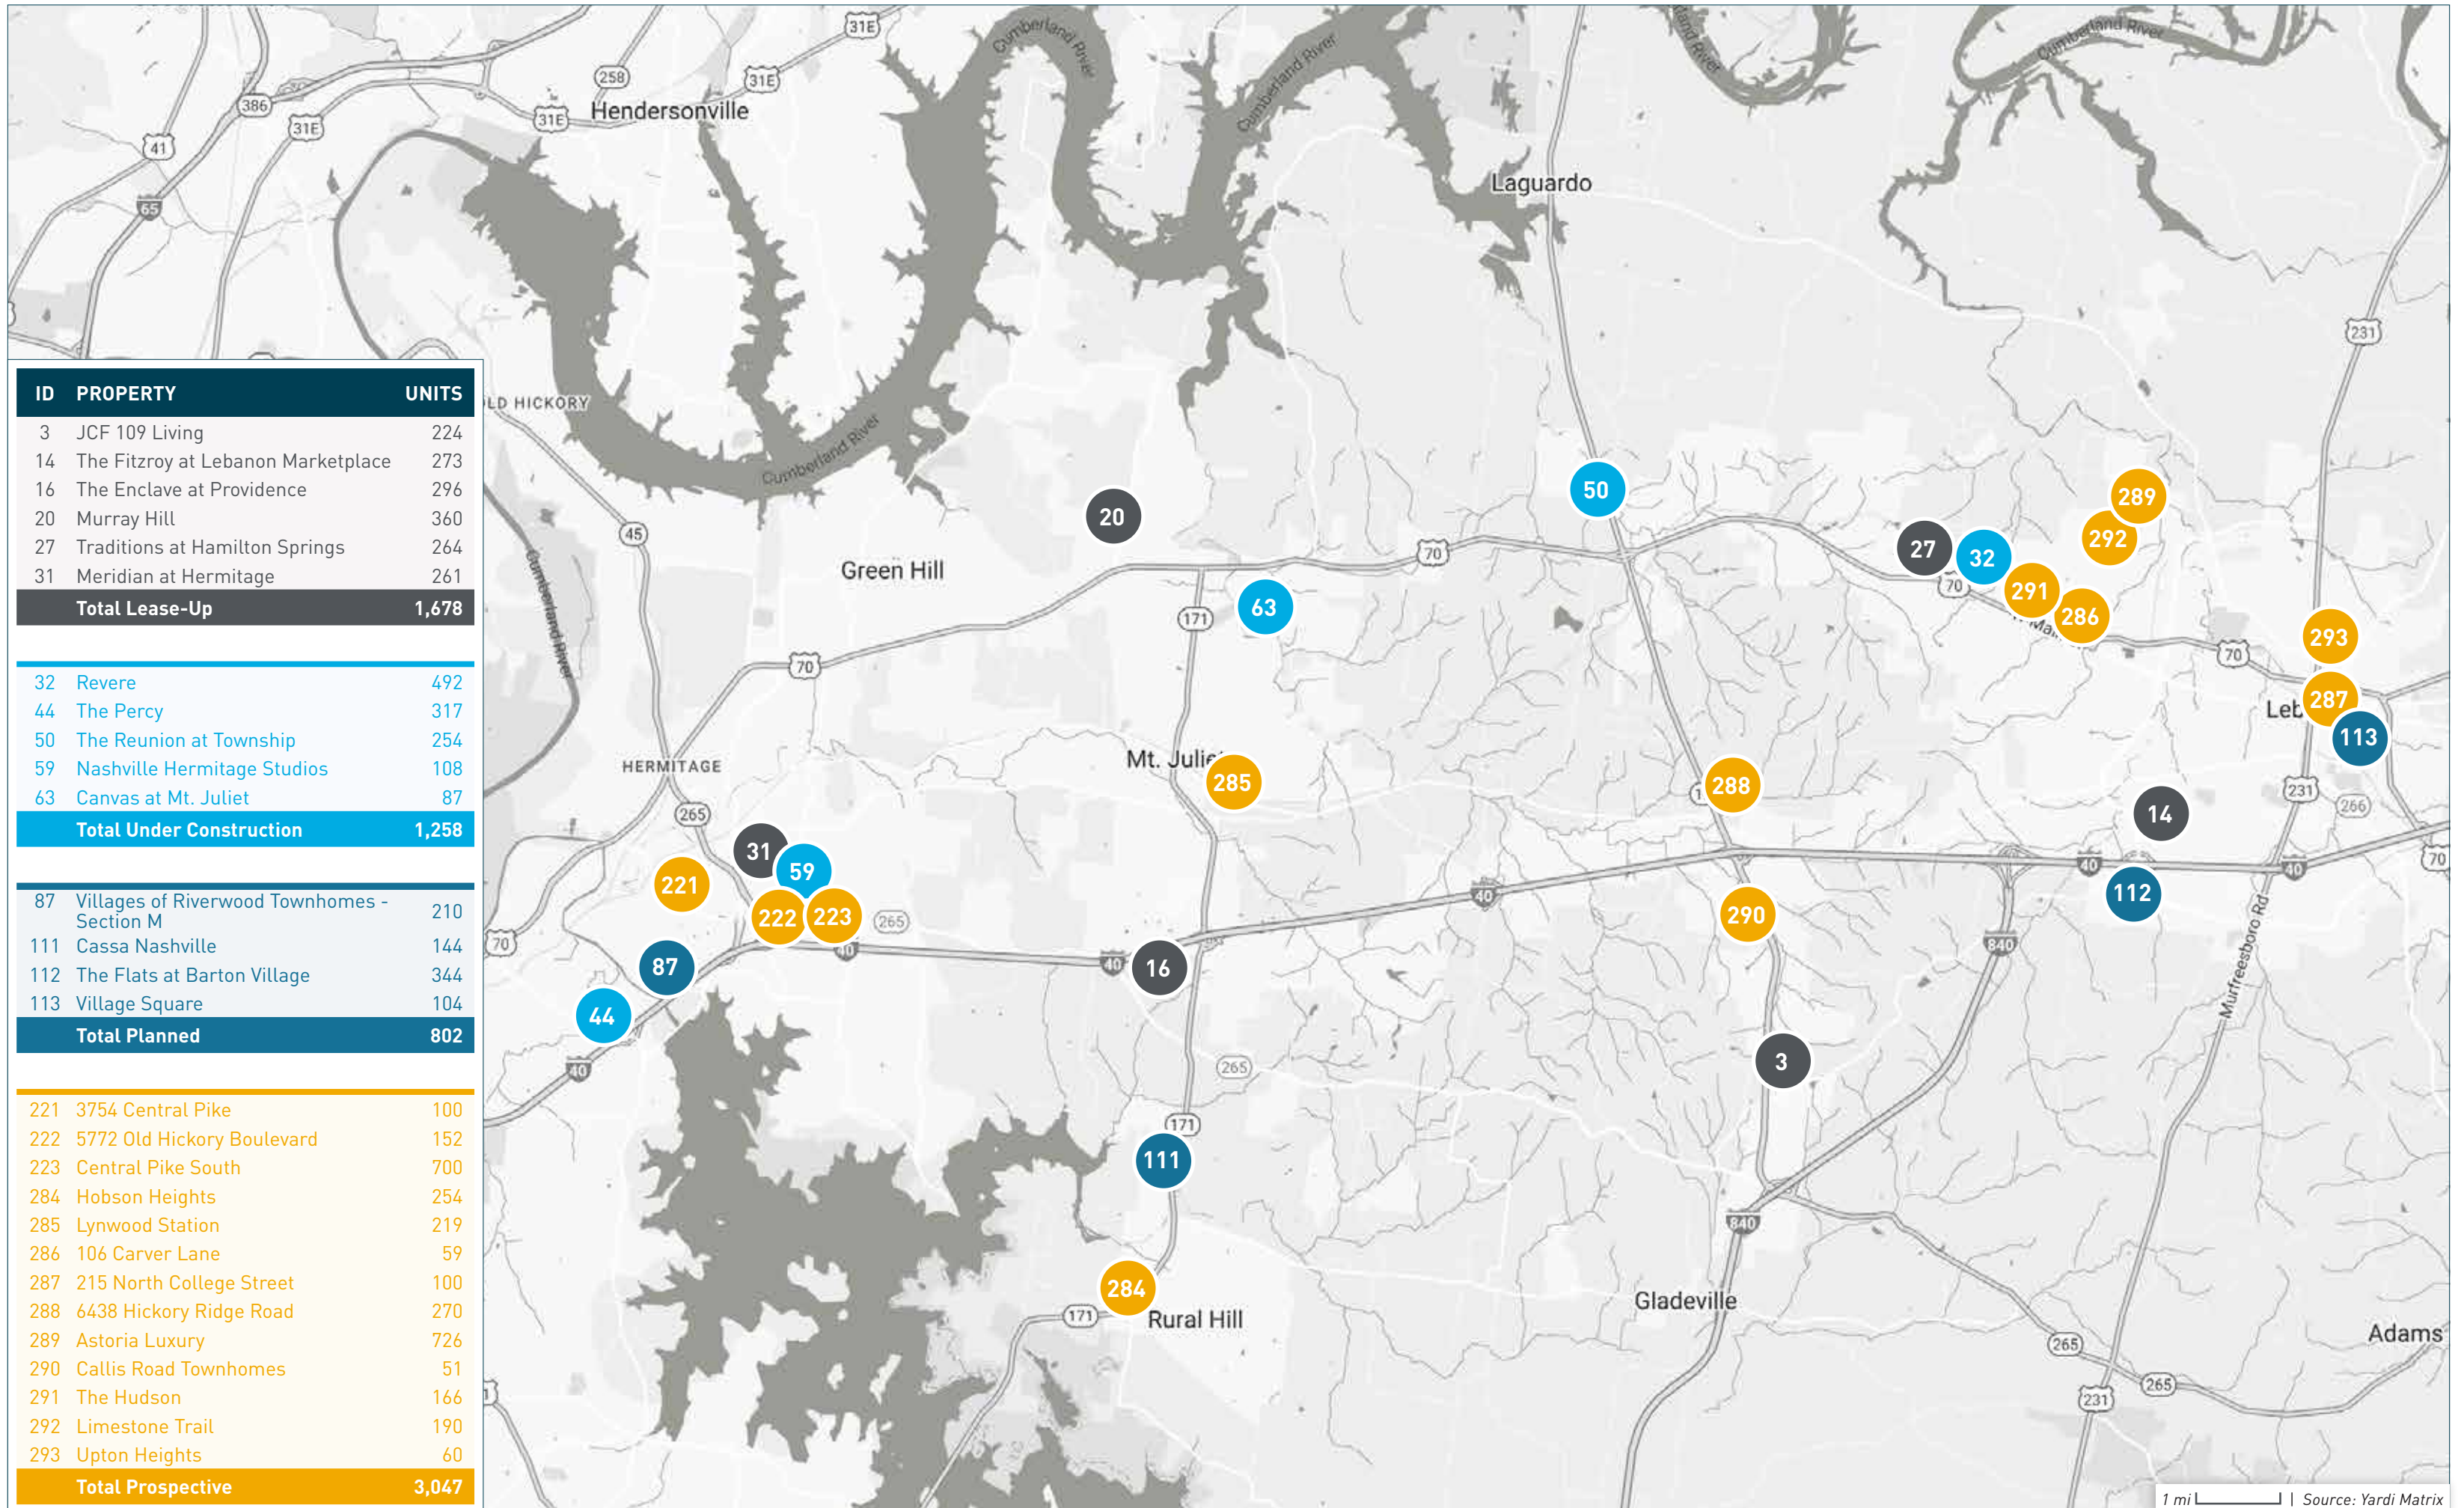

ID	PROPERTY	UNITS
7	Farmhouse	288
8	Cannon	168
24	NOVEL Harpeth Heights	322
25	Sterling Nashville West	289
Total Lease-Up		1,067
61	College Pointe Center	96
Total Under Construction		96
114	Bell Tower	384
115	Clari Park	300
116	Kingdom Crest	154
121	Bear Glen	73
122	Williamsport Pike	343
123	The Crossings at Buckner	186
Total Planned		1,440
128	Shalom Farms	368
243	7481 Sawyer Brown Road	61
248	Ariza Bellevue	417
250	Ridgecrest at Riverwalk	61
283	Brookhollow Senior	63
296	1327 Northfield	62
297	East Fork Way	60
298	Graystone	403
299	Lytle Creek Commons Townhomes	63
300	Murfreesboro Studios	124
301	Render Manchester Farms	313
302	Shelton Crossing Townhomes	88
330	Big Bear Bluffs	300
331	The Farm at Golston Hill Phase II	84
332	Highlands of Columbia	192
333	Lasea Road	198
334	Rock Springs Road	336
335	Waters Edge	135
336	Coble Crossing	430
337	Garton Road	509
Total Prospective		4,267

72	Peabody Union	354
77	The Reservoir	400
78	Westerly House	246
125	467 Chestnut Street	129
Total Planned		1,129

131	133 Korean Veterans Blvd	365
133	4th & Elm	176
134	500 Lafayette Street	350
135	532 4th Avenue South	525
136	621 Middleton Street	400
137	701 12th Avenue South	345
138	800 Lea Avenue	125
139	810 Lea	50
142	Cummins Station Tower 1	333
143	Eighth Avenue South	261
146	The Miles	100
148	Modera SoBro	713
150	Ritz Carlton Residences	185
151	Rutledge Hill	100
152	Second Avenue Gateway	438
154	Society Nashville	472
157	Voorhees	303
167	1414 4th Avenue	411
168	809 Edgehill Avenue	176
169	916 4th Avenue South	300
170	Alta Rochelle	355
171	Alto 615	102
172	Eighth Avenue South	252
173	Martin and Houston Street	380
174	Napier Redevelopment	378
175	New Heights District	145
176	North Edge	540
177	The Reservoir	269
178	The Ridley	103
179	Tech Hill	220
180	Urban Flats	138
Total Prospective		9,010