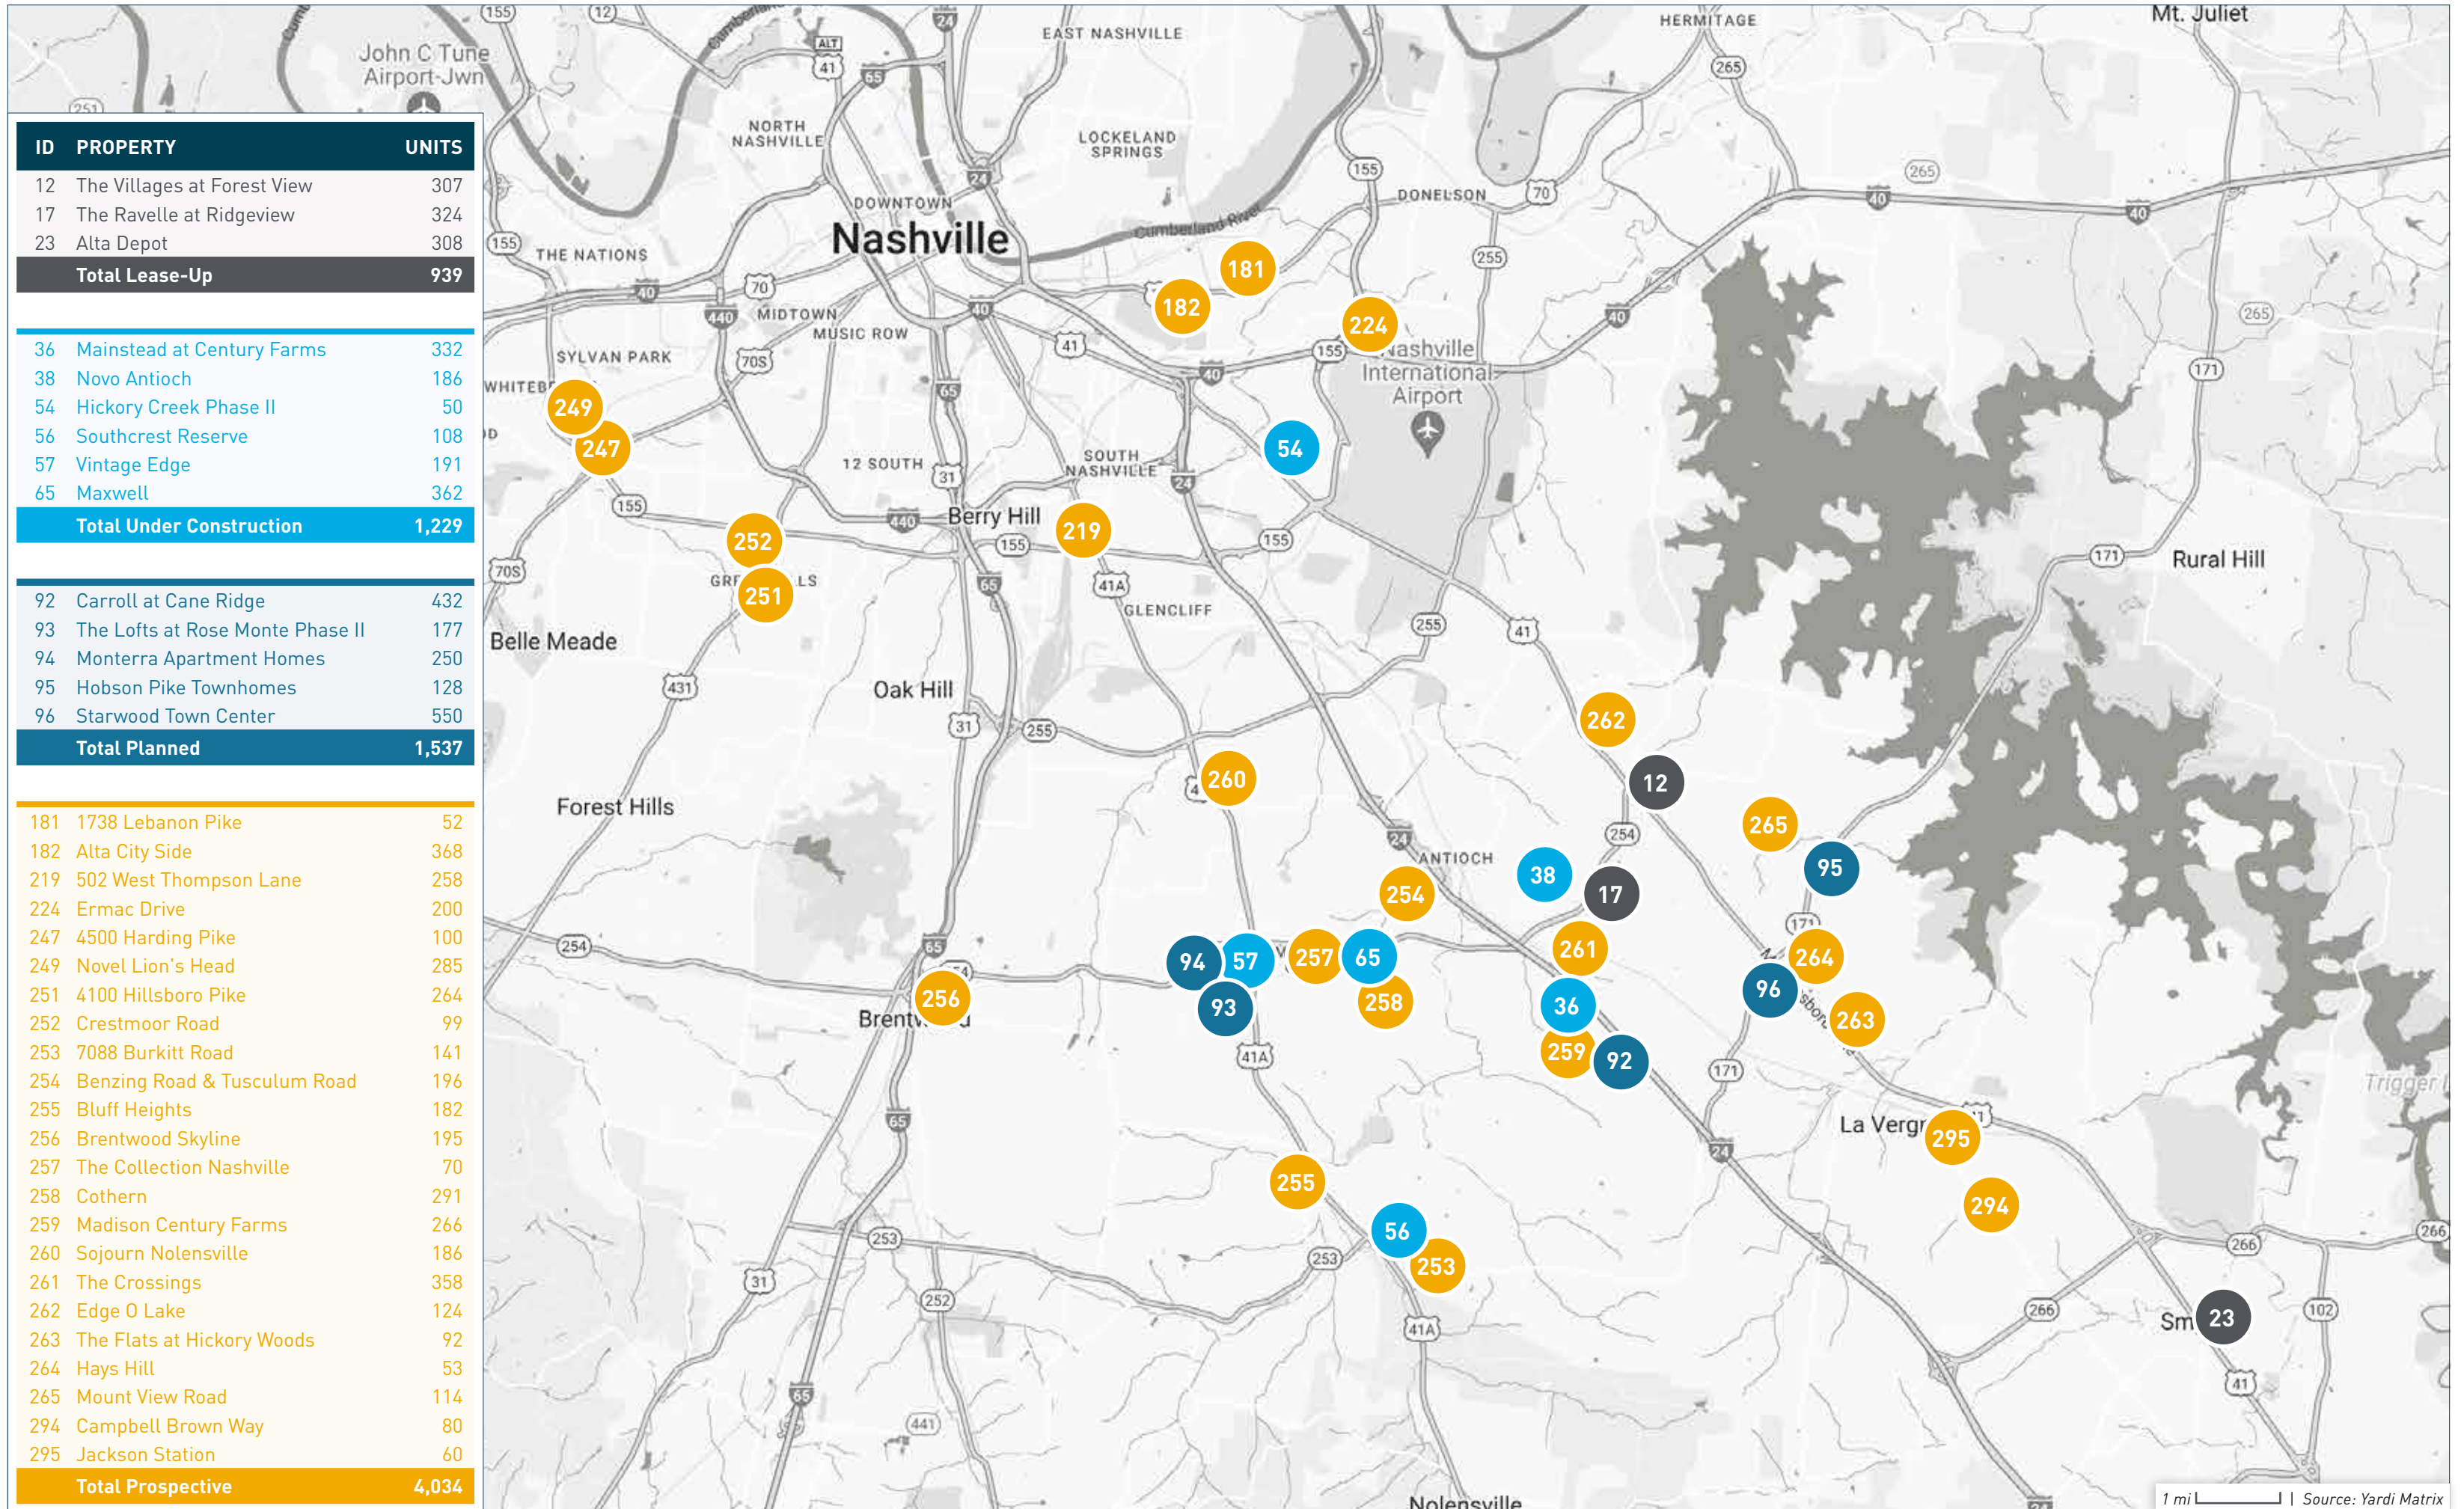

ID	PROPERTY	UNITS
7	Farmhouse	288
8	Cannon	168
24	NOVEL Harpeth Heights	322
25	Sterling Nashville West	289
Total Lease-Up		1,067
61	College Pointe Center	96
Total Under Construction		96
114	Bell Tower	384
115	Clari Park	300
116	Kingdom Crest	154
121	Bear Glen	73
122	Williamsport Pike	343
123	The Crossings at Buckner	186
Total Planned		1,440
128	Shalom Farms	368
243	7481 Sawyer Brown Road	61
248	Ariza Bellevue	417
250	Ridgecrest at Riverwalk	61
283	Brookhollow Senior	63
296	1327 Northfield	62
297	East Fork Way	60
298	Graystone	403
299	Lytle Creek Commons Townhomes	63
300	Murfreesboro Studios	124
301	Render Manchester Farms	313
302	Shelton Crossing Townhomes	88
330	Big Bear Bluffs	300
331	The Farm at Golston Hill Phase II	84
332	Highlands of Columbia	192
333	Lasea Road	198
334	Rock Springs Road	336
335	Waters Edge	135
336	Coble Crossing	430
337	Garton Road	509
Total Prospective		4,267

72	Peabody Union	354
77	The Reservoir	400
78	Westerly House	246
125	467 Chestnut Street	129
Total Planned		1,129

131	133 Korean Veterans Blvd	365
133	4th & Elm	176
134	500 Lafayette Street	350
135	532 4th Avenue South	525
136	621 Middleton Street	400
137	701 12th Avenue South	345
138	800 Lea Avenue	125
139	810 Lea	50
142	Cummins Station Tower 1	333
143	Eighth Avenue South	261
146	The Miles	100
148	Modera SoBro	713
150	Ritz Carlton Residences	185
151	Rutledge Hill	100
152	Second Avenue Gateway	438
154	Society Nashville	472
157	Voorhees	303
167	1414 4th Avenue	411
168	809 Edgehill Avenue	176
169	916 4th Avenue South	300
170	Alta Rochelle	355
171	Alto 615	102
172	Eighth Avenue South	252
173	Martin and Houston Street	380
174	Napier Redevelopment	378
175	New Heights District	145
176	North Edge	540
177	The Reservoir	269
178	The Ridley	103
179	Tech Hill	220
180	Urban Flats	138
Total Prospective		9,010