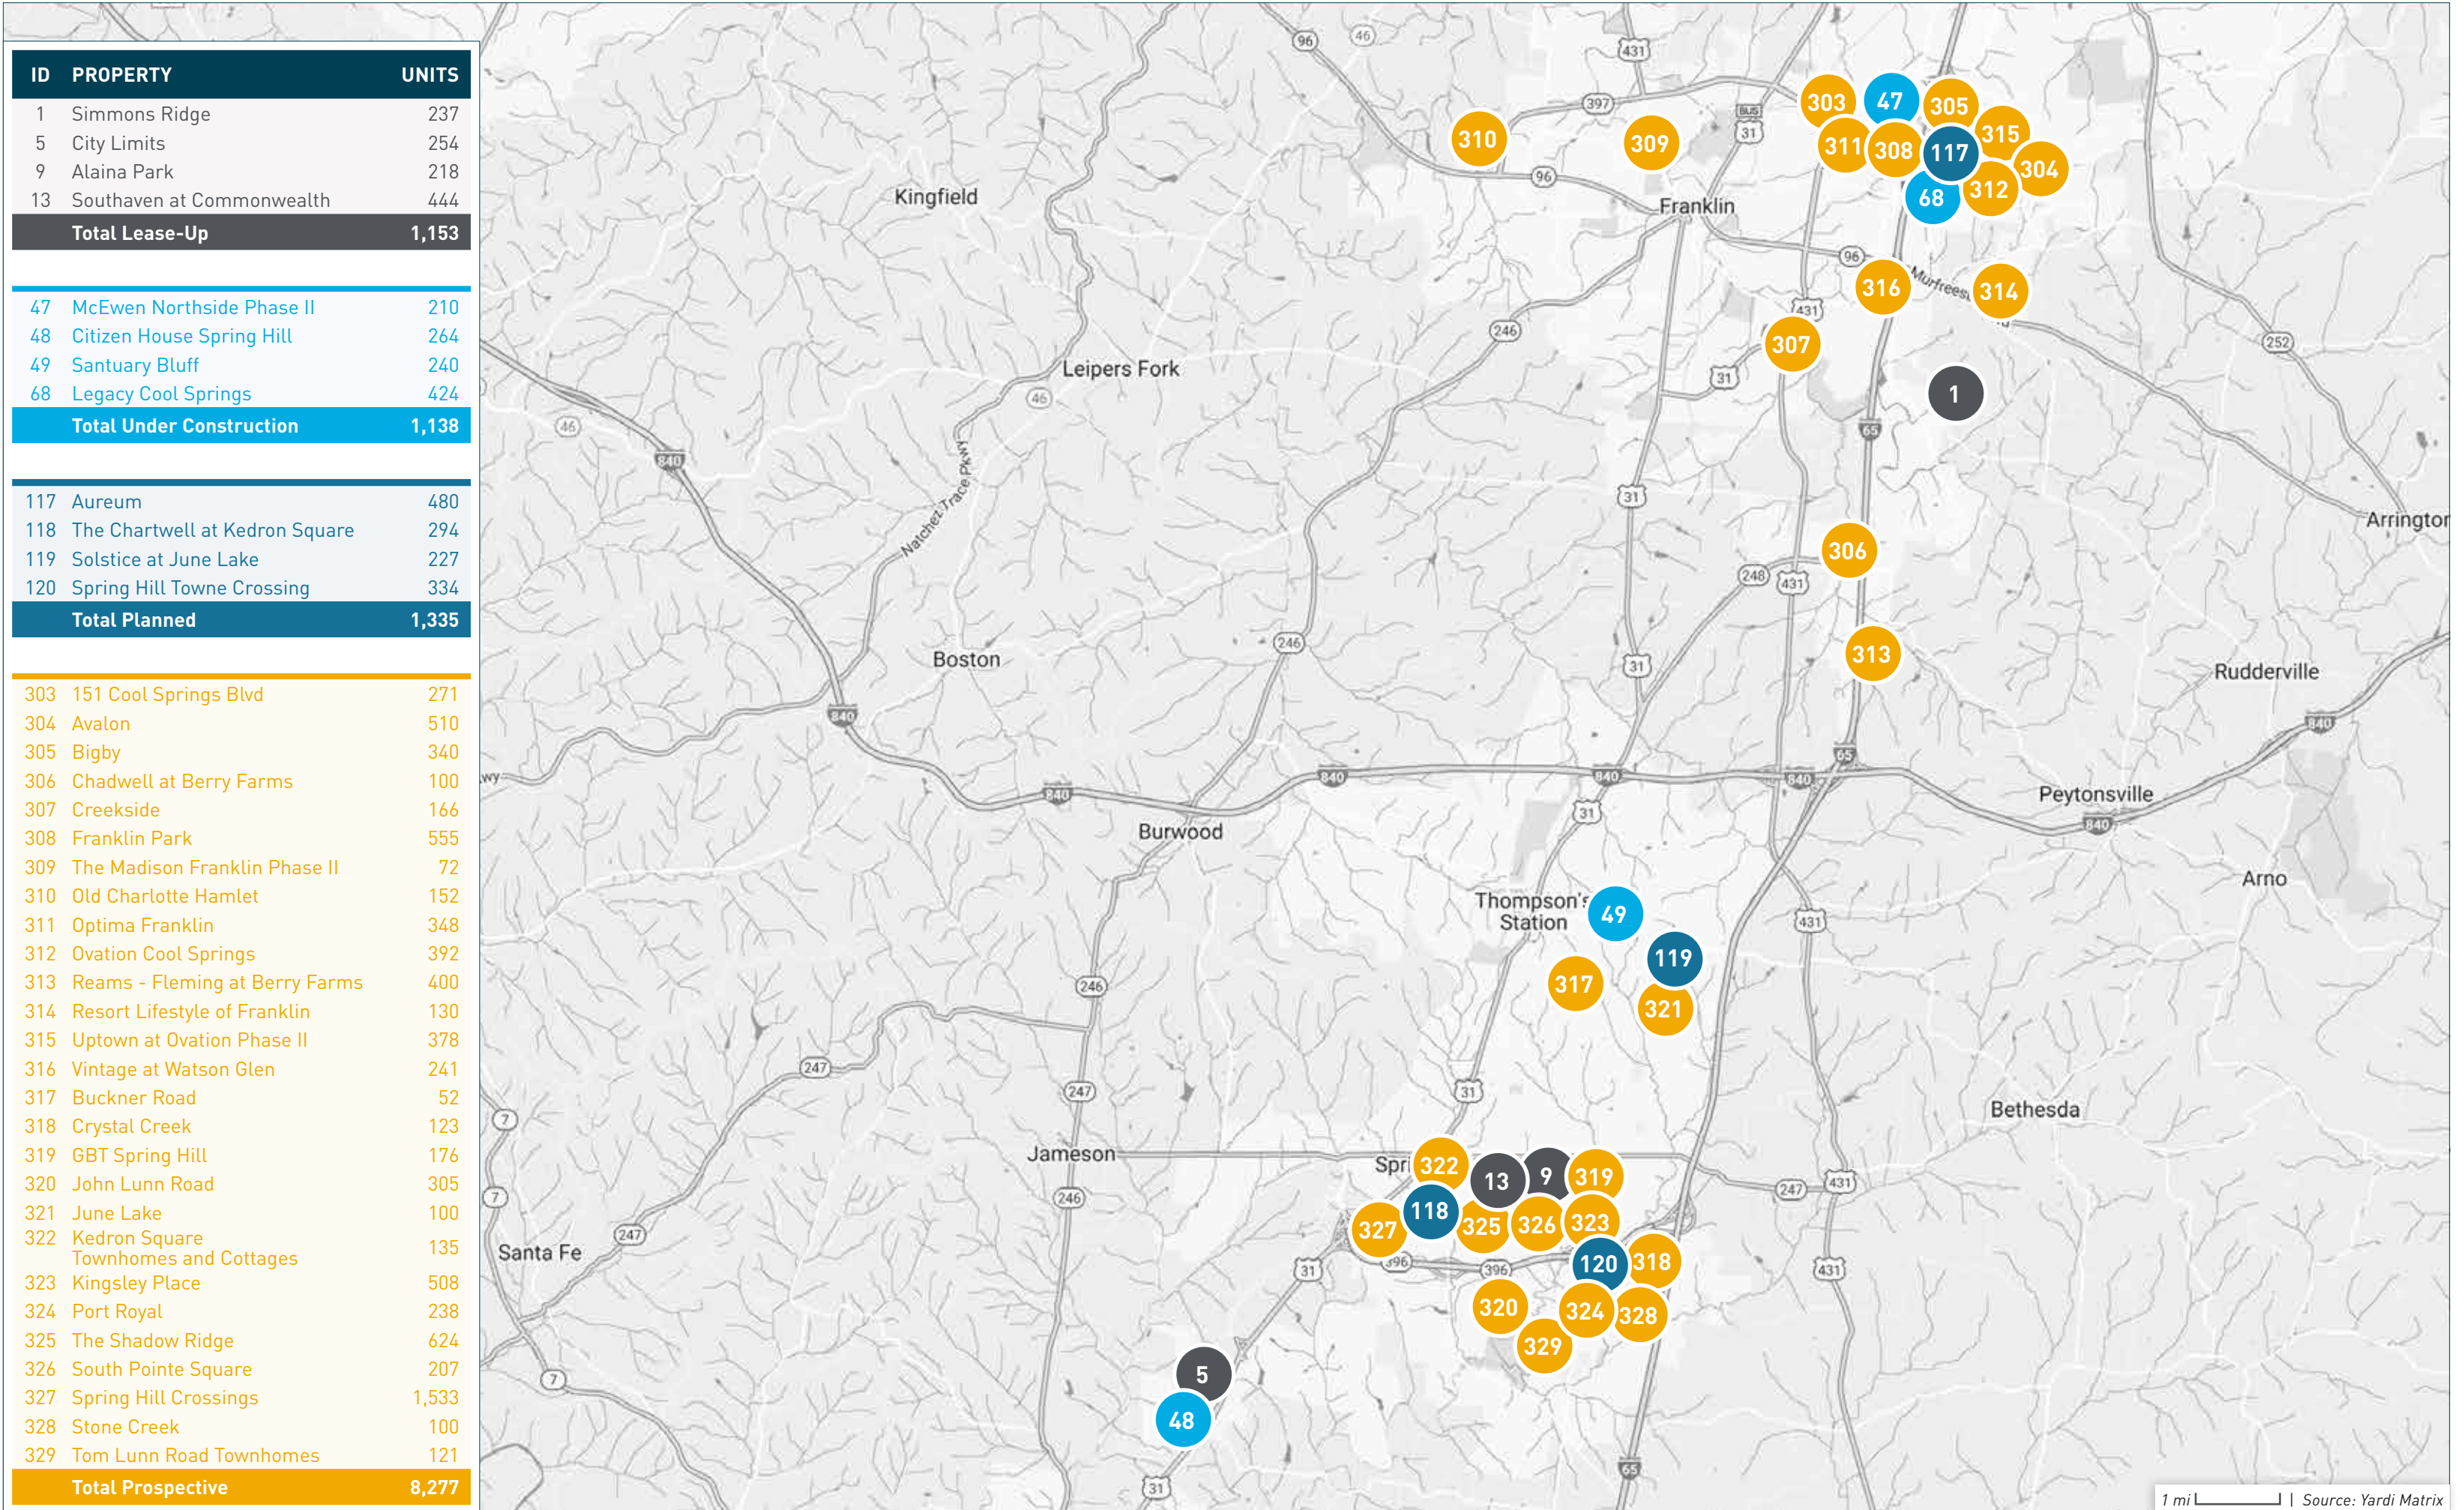

ID	PROPERTY	UNITS
7	Farmhouse	288
8	Cannon	168
24	NOVEL Harpeth Heights	322
25	Sterling Nashville West	289
Total Lease-Up		1,067
61	College Pointe Center	96
Total Under Construction		96
114	Bell Tower	384
115	Clari Park	300
116	Kingdom Crest	154
121	Bear Glen	73
122	Williamsport Pike	343
123	The Crossings at Buckner	186
Total Planned		1,440
128	Shalom Farms	368
243	7481 Sawyer Brown Road	61
248	Ariza Bellevue	417
250	Ridgecrest at Riverwalk	61
283	Brookhollow Senior	63
296	1327 Northfield	62
297	East Fork Way	60
298	Graystone	403
299	Lytle Creek Commons Townhomes	63
300	Murfreesboro Studios	124
301	Render Manchester Farms	313
302	Shelton Crossing Townhomes	88
330	Big Bear Bluffs	300
331	The Farm at Golston Hill Phase II	84
332	Highlands of Columbia	192
333	Lasea Road	198
334	Rock Springs Road	336
335	Waters Edge	135
336	Coble Crossing	430
337	Garton Road	509
Total Prospective		4,267

72	Peabody Union	354
77	The Reservoir	400
78	Westerly House	246
125	467 Chestnut Street	129
Total Planned		1,129

131	133 Korean Veterans Blvd	365
133	4th & Elm	176
134	500 Lafayette Street	350
135	532 4th Avenue South	525
136	621 Middleton Street	400
137	701 12th Avenue South	345
138	800 Lea Avenue	125
139	810 Lea	50
142	Cummins Station Tower 1	333
143	Eighth Avenue South	261
146	The Miles	100
148	Modera SoBro	713
150	Ritz Carlton Residences	185
151	Rutledge Hill	100
152	Second Avenue Gateway	438
154	Society Nashville	472
157	Voorhees	303
167	1414 4th Avenue	411
168	809 Edgehill Avenue	176
169	916 4th Avenue South	300
170	Alta Rochelle	355
171	Alto 615	102
172	Eighth Avenue South	252
173	Martin and Houston Street	380
174	Napier Redevelopment	378
175	New Heights District	145
176	North Edge	540
177	The Reservoir	269
178	The Ridley	103
179	Tech Hill	220
180	Urban Flats	138
Total Prospective		9,010